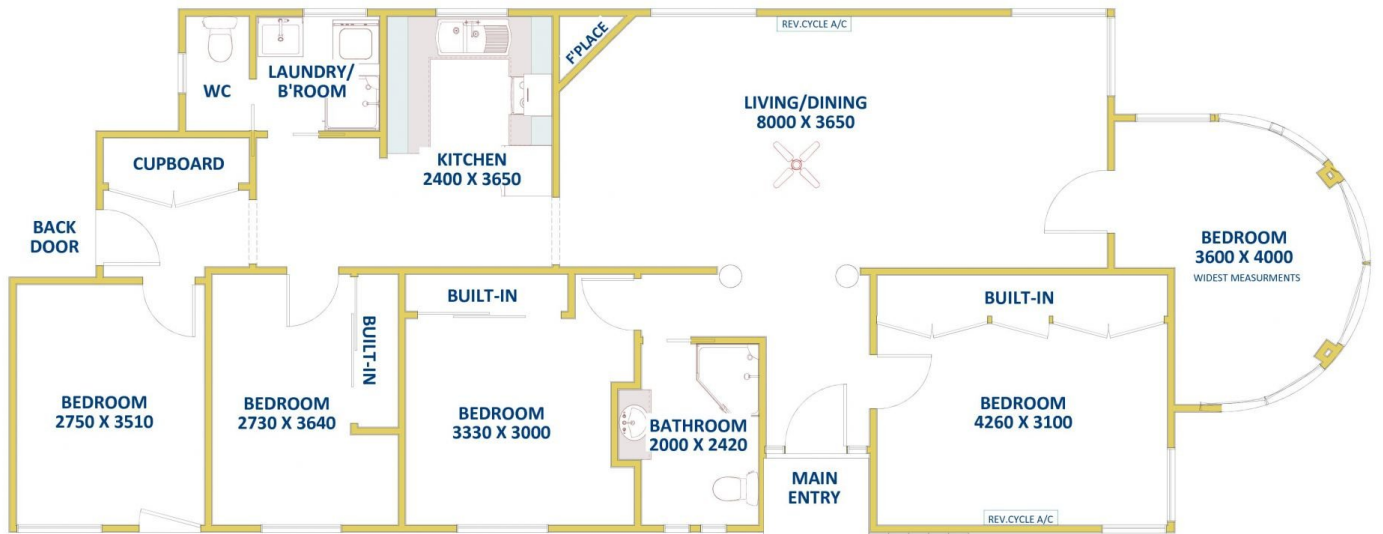

Melissa Reece
02 4950 2025

TOTAL LIVING AREA
APPROX 130 SQM

FLOOR DIAGRAM
NOT TO SCALE
This drawing has been prepared for marketing purposes. Dimensions are a guide only.

16 Naughton Avenue, BIRMINGHAM GARDENS