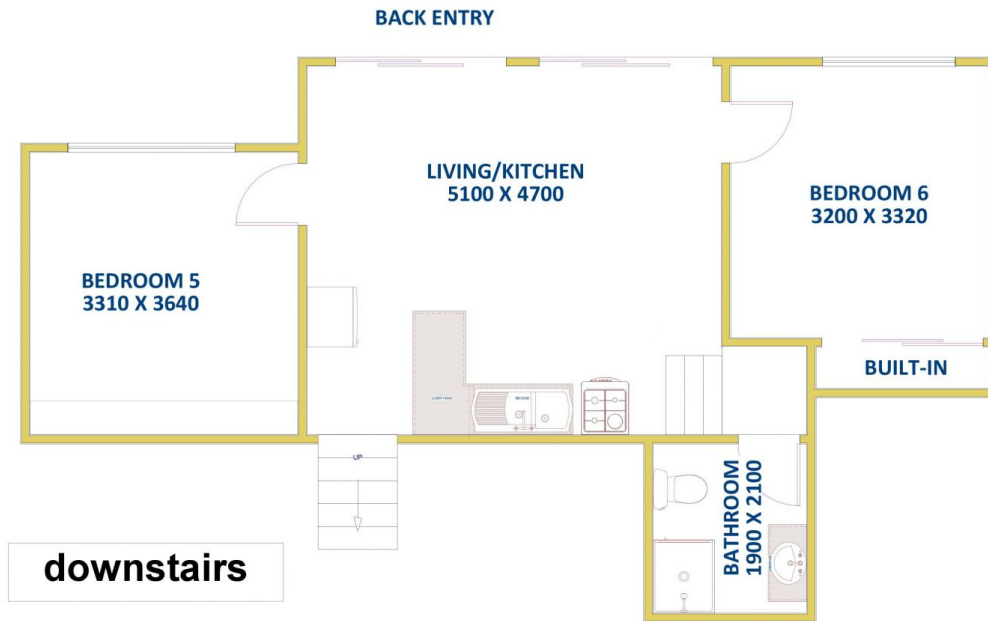

DISCLAIMER: Measurements are approximate for illustration purposes and are to be used only as a guide

39 Naughton Avenue, BIRMINGHAM GARDENS