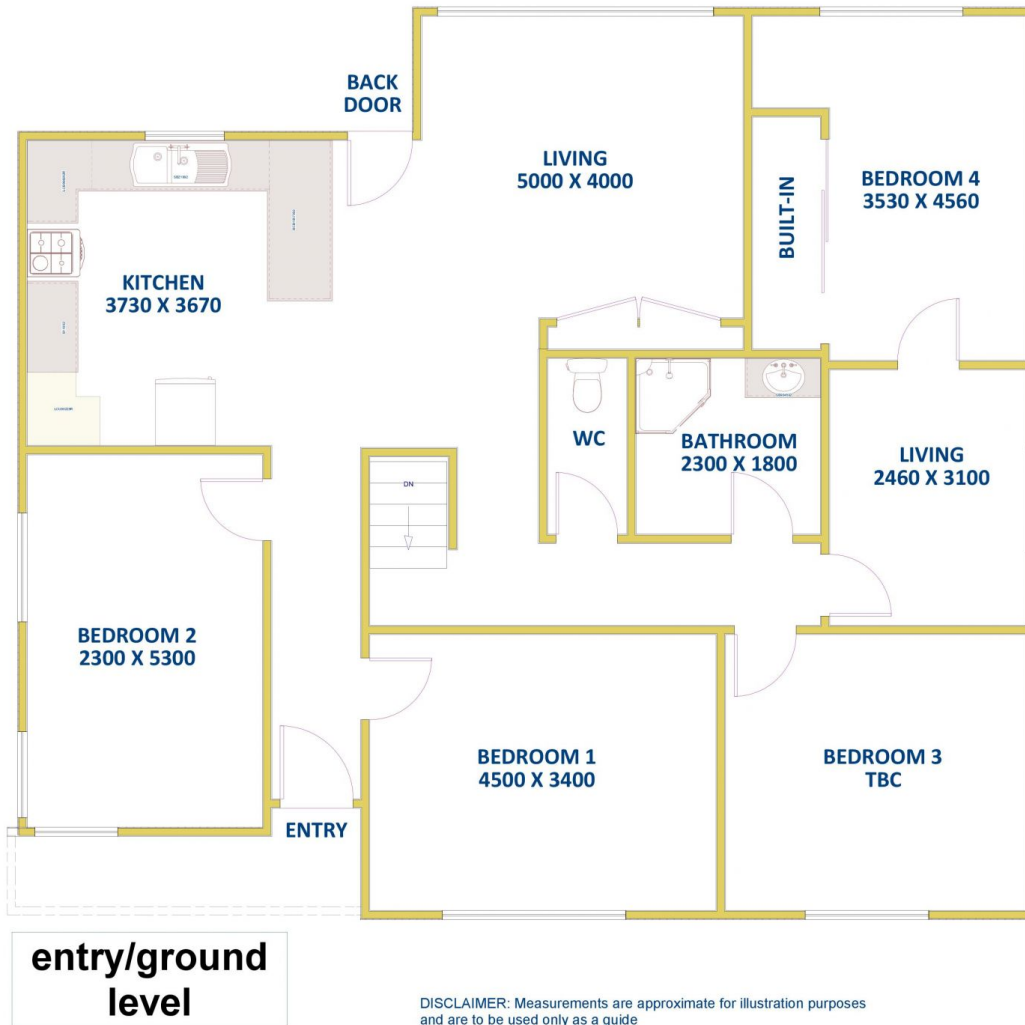

DISCLAIMER: Measurements are approximate for illustration purposes and are to be used only as a guide

39 Naughton Avenue, BIRMINGHAM GARDENS