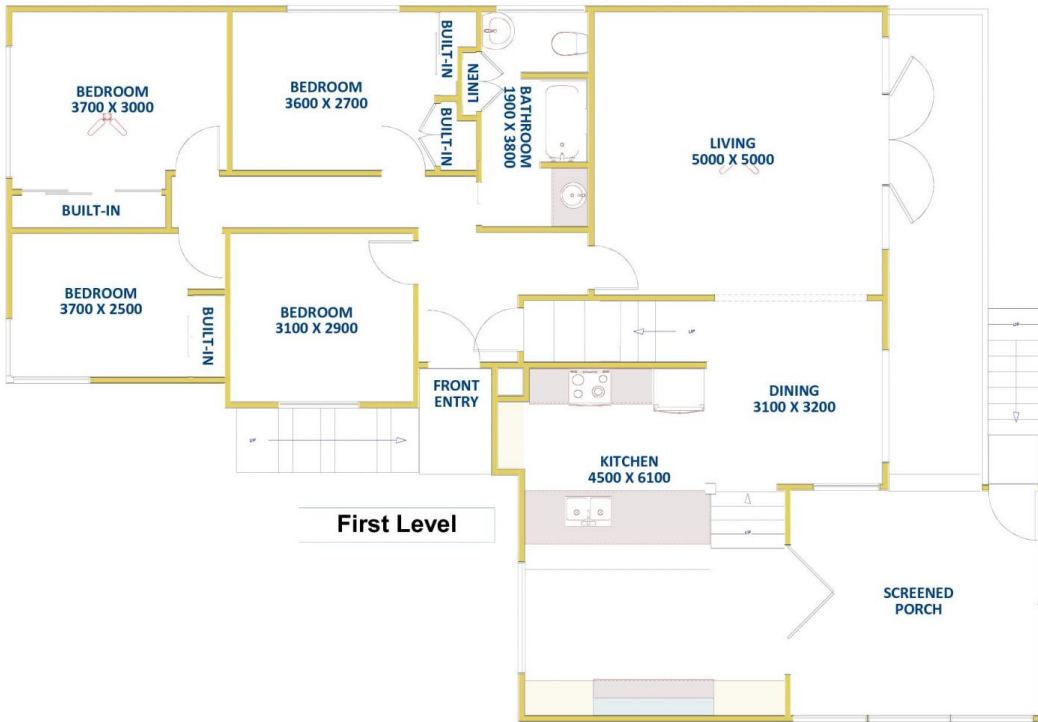

## 11 Croft Road Eleebana NSW

5  3  1 

This 5-bedroom entertainers home, is in a very highly sought after location, capped off with the most stunning panoramic views of Lake Macquarie and the Eleebana & Warners Bay area.

The top floor is recently renovated, with those views provided through it's own dedicated living space & bedroom that has a walk in wardrobe, split system air conditioning & modern ensuite. The ensuite features a stunning bath, shower, W/C & his and her vanity. The top floor living space featuring a beautiful new gas fireplace, opens to a large balcony, with an outdoor spa also available to help take in the best views that Lake Macquarie has to offer!

**FLOOR DIAGRAM**  
**\*\*NOT TO SCALE\*\***  
 This drawing has been prepared for marketing purposes.  
 Dimensions are a guide only.

**11 Croft Road, ELEEBANA**

**Lower Ground Level**